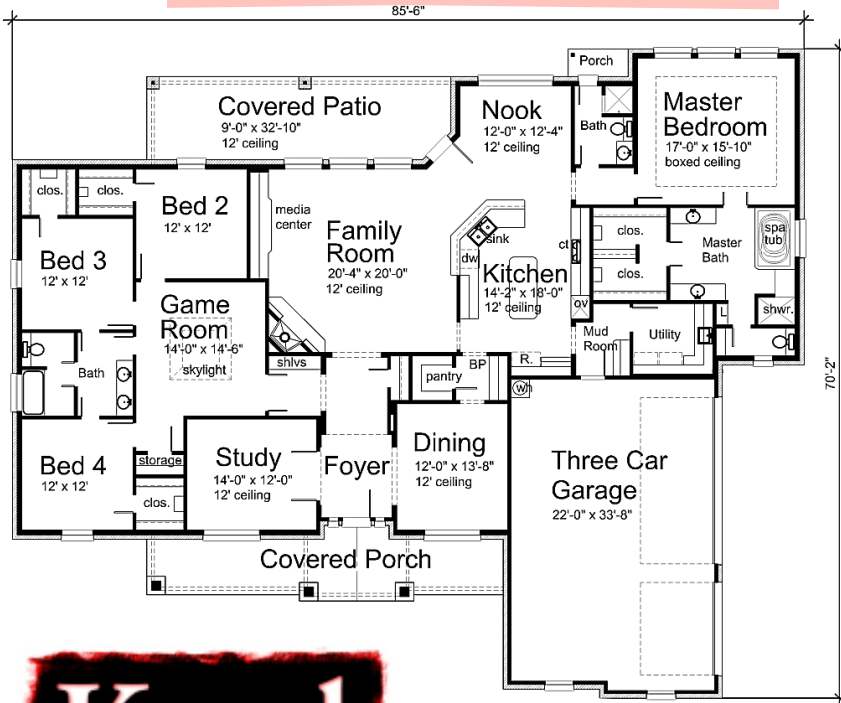

# Korel Home Designs S3338R

PDF Files Only are \$734.36 (we email them to you)  
 PDF Files plus 6 sets of plans are \$867.88  
 Shipping anywhere in USA is \$20.00

More plans are available at [www.korel.com](http://www.korel.com)

Korel Home Designs also offers our Revision Service as well as New Custom Home Design.

This is a gorgeous country home with a large Front Porch, Four Bedrooms, a Game Room, Large Family Room open to the Island Kitchen and Dining Nook each having a 12' flat ceiling to give that Texas Sized Spacious Feel. Each of your children will have a huge walk-in closet and enjoy a Game Room in a Hollywood arrangement. This Design also has a shared Cabana Swimming Pool/Guest Bath. The Master Suite is oversized with a ceiling that boxes up from 10'-0" to 11'-0". Your luxurious Master Bath is your hide away spa with an oversized Spa Tub, Walk-in Shower, separated lavatories and huge double sided Walk-in Closet.

Width: 85'-6"  
 Length: 70'-2"  
 Living Area: 3,338 square feet  
 Garage Area: 792 square Feet  
 Porch Area: 560 square feet

**Korel**  
 1-800-400-9220  
[www.korel.com](http://www.korel.com)

Texas Residents add 8.25% sales tax. Remember. These plans are protected by Federal Laws against Copyright Infringement.