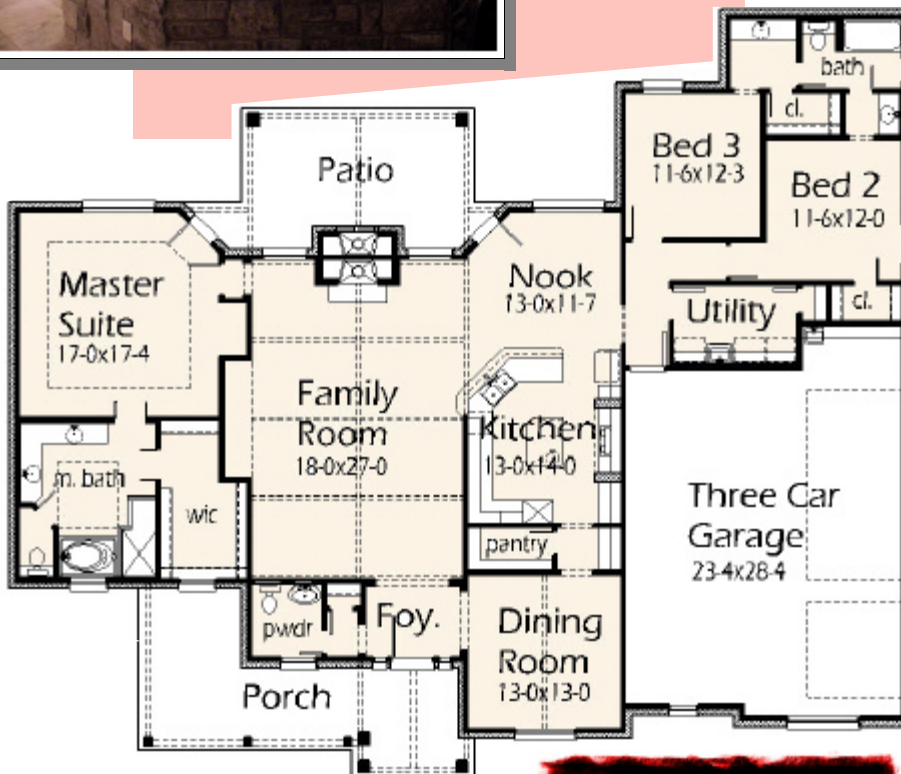

The perfect Texas Hill Country home with a Rustic flare for any budget. The family room alone is very large with a vaulted ceiling and exposed cedar beams. The Dining Room and Patio also have vaulted ceilings. The Patio has an outdoor fireplace for those evenings you want to escape and enjoy the sunset. The Master Suite has its own side of the house. The secondary bedrooms have a Jack-and-Jill bathroom and walk-in closets.

Width: 76'-4"

Length: 65'-0"

Living Area: 2,463 square feet

Garage Area: 726 square feet

Porch Area: 511 square feet

Texas Residents add 8.25% sales tax.
 Remember.. These plans are protect by
 Federal Laws against Copyright Infringement.